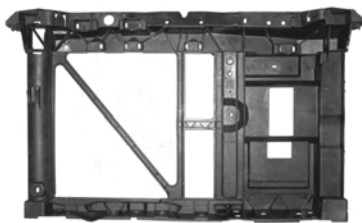

UCD01-39120 (1.2/1.4L) (P.P.) (Petrol)

Door Mirror
(Cable) (E)