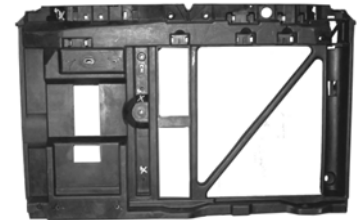

Front Bumper

UCD01-23110H Primed W/F.L.H.
(Thatcham Certified)

Front Bumper MLDG

UCD01-25111/2 L/R Mat-Black

Front Bumper Reinforcement

UCD01-27110

Radiator Support Panel
(AT)

UCD01-39110 (1.2/1.4L) (P.P.) (Petrol)