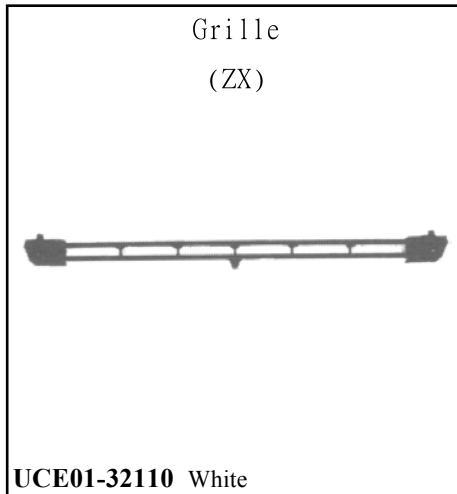

Door Mirror Glass Base
(For Cable Type) (E)

UCD01-85181E/2E L/R (LHD) (Convex)

Door Mirror Glass Base
(For Cable Type) (E)

UCD01-86181E/2E L/R (RHD) (Convex)

Engine Mount

UCE01-40010 (1.4L)

Door Mirror

(Cable)