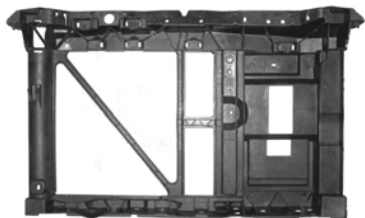

Radiator Support Panel '02
(MT)

UCG01-39110 (P.P.) (1.2L/1.4L) (Petrol)